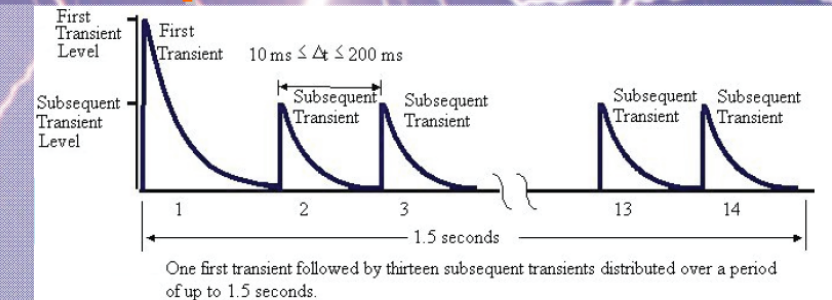

Multiple Stroke Definition

W3: Pin Injection		
Level	Voc	Isc
1	100	4
2	250	10
3	600	24
4	1500	60
5	3200	128

W3: Cable Bundle SS		
Level	Voc	Isc
1	100	20
2	250	50
3	600	120
4	1500	300
5	3200	640

W3: Cable Bundle MS				
	First Stroke		Subsequent Strokes	
Level	V_{Limit}	I_{Test}	V_{Limit}	I_{Test}
1	100	20	50	10
2	250	50	125	25
3	600	120	300	60
4	1500	300	705	150
5	3200	640	1600	320

Cable Bundle MB				
	W3H		W6H	
Level	V_{Test}	I_{Limit}	V_{Limit}	I_{Test}
1	60	1	70	5
2	150	2.5	180	12.5
3	360	6	430	30
4	900	15	1080	75
5	1920	32	2290	160

W4: Pin Injection		
Level	Voc	Isc
1	50	10
2	125	25
3	300	60
4	750	150
5	1600	320

W4: Cable Bundle SS		
Level	Voc	Isc
1	50	100
2	125	250
3	300	600
4	750	1500
5	1600	3200

W4: Cable Bundle MS				
	First Stroke		Subsequent Strokes	
Level	V_{Limit}	I_{Test}	V_{Limit}	I_{Test}
1	25	50	12.5	25
2	62.5	125	31.25	62.5
3	150	300	75	150
4	375	750	187.5	375
5	800	1600	400	800