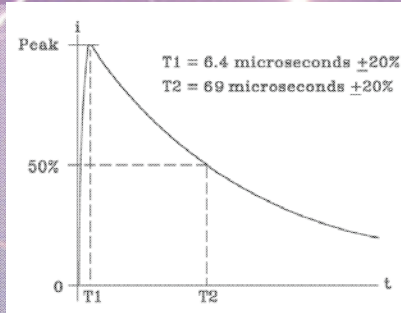

DO-160 Section 22 Lightning Induced Transient Susceptability

Waveforms

Figure 22-2 Current Waveform 1

Figure 22-3 Voltage Waveform 2

Figure 22-4 Voltage/Current Waveform 3

Figure 22-5 Voltage Waveform 4

Figure 22-6 Current/Voltage Waveform 5

W1: Cable Bundle SS		
Level	Voc	Isc
1	100	4
2	250	10
3	600	24
4	1500	60
5	3200	128

W1: Cable Bundle MS				
	First Stroke		Subsequent Strokes	
Level	V _{Limit}	I _{Test}	V _{Limit}	I _{Test}
1	50	50	25	25
2	125	125	62.5	62.5
3	300	300	150	150
4	750	750	375	375
5	1600	1600	800	800