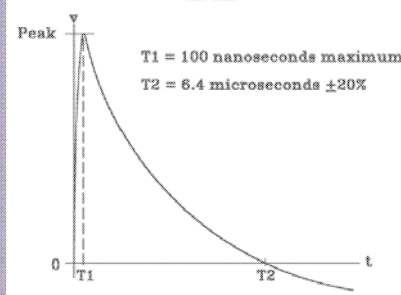

DO-160 Section 22 Lightning Induced Transient Susceptability

Waveforms

Figure 22-2 Current Waveform 1

Figure 22-3 Voltage Waveform 2

Figure 22-4 Voltage/Current Waveform 3

Figure 22-5 Voltage Waveform 4

Figure 22-6 Current/Voltage Waveform 5

W1: Cable Bundle SS		
Level	Voc	Isc
1	100	4
2	250	10
3	600	24
4	1500	60
5	3200	128

W1: Cable Bundle MS				
	First Stroke		Subsequent Strokes	
Level	V _{Limit}	I _{Test}	V _{Limit}	I _{Test}
1	50	50	25	25
2	125	125	62.5	62.5
3	300	300	150	150
4	750	750	375	375
5	1600	1600	800	800