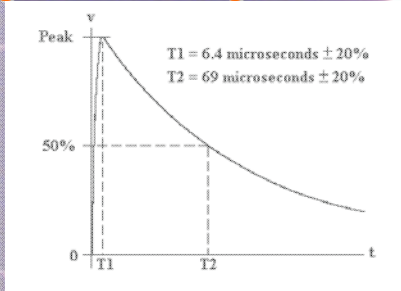

DO-160 Section 22 Lightning Induced Transient Susceptability

Waveforms

Figure 22-2 Current Waveform 1

Figure 22-3 Voltage Waveform 2

Figure 22-4 Voltage/Current Waveform 3

Figure 22-5 Voltage Waveform 4

Figure 22-6 Current/Voltage Waveform 5

W1: Cable Bundle SS		
Level	Voc	Isc
1	100	4
2	250	10
3	600	24
4	1500	60
5	3200	128

W1: Cable Bundle MS				
	First Stroke		Subsequent Strokes	
Level	V _{Limit}	I _{Test}	V _{Limit}	I _{Test}
1	50	50	25	25
2	125	125	62.5	62.5
3	300	300	150	150
4	750	750	375	375
5	1600	1600	800	800