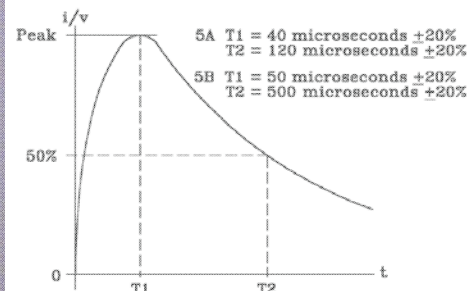

DO-160 Section 22 Lightning Induced Transient Susceptability

Waveforms

Figure 22-2 Current Waveform 1

Figure 22-3 Voltage Waveform 2

Figure 22-4 Voltage/Current Waveform 3

Figure 22-5 Voltage Waveform 4

Figure 22-6 Current/Voltage Waveform 5

W1: Cable Bundle SS		
Level	Voc	Isc
1	100	4
2	250	10
3	600	24
4	1500	60
5	3200	128

W1: Cable Bundle MS				
	First Stroke		Subsequent Strokes	
Level	V _{Limit}	I _{Test}	V _{Limit}	I _{Test}
1	50	50	25	25
2	125	125	62.5	62.5
3	300	300	150	150
4	750	750	375	375
5	1600	1600	800	800